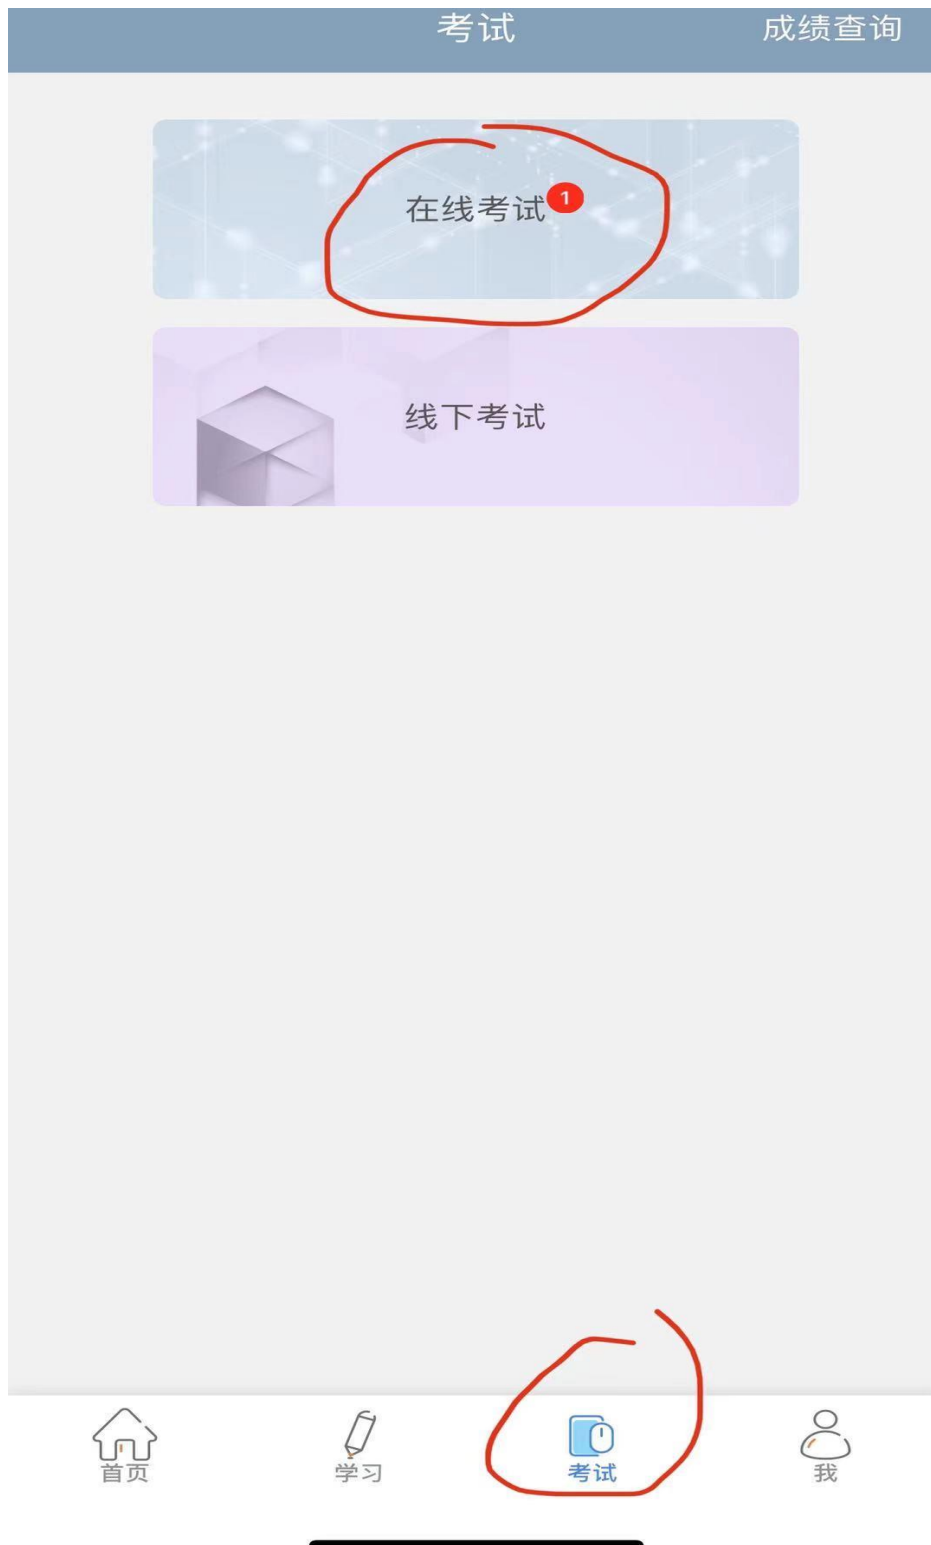

手机考试流程：

一、点击下方“考试”，再点击“在线考试”。