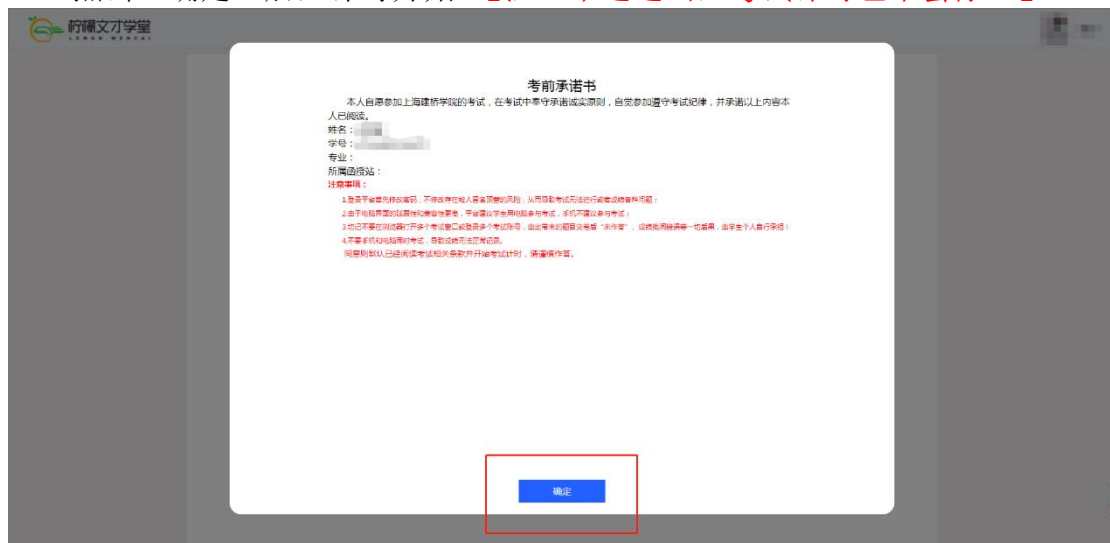

电脑考试流程:

一、初始界面

二、考试界面【注：注意考试时间】

三、点击“确定”后，计时开始。【注：中途退出，考试计时也不会停止】

四、答题结束后务必点击“交卷”按钮。【注：点击完“交卷”才算完成考试】

The screenshot shows the 'Yanwen' (研文) online exam interface. The main area contains a list of 11 multiple-choice questions related to Chinese history and politics. The sidebar on the right includes a timer showing '00:00:30', the question count '本套试卷共50道题, 分2个题型', and a 'Submit' (交卷) button highlighted with a yellow box. The 'Submit' button is located at the bottom right of the sidebar.

五、交卷完毕后

The screenshot shows the 'Yanwen' online exam interface after the exam has ended. The main area displays the exam results, including the exam title '期末考试试卷', total score '卷面总分: 100分', exam duration '考试时长: 90分钟', and the number of attempts '可考次数: 0'. The 'Retake' (正考) button is highlighted in blue at the bottom center of the page.